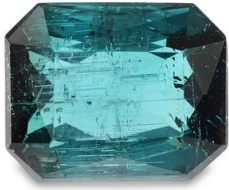

Colour Stone

SKU: S1161

STONE

Stone type: Tourmaline

Quantity: 1 piece

Carat: 7.48 ct

Length: 12.70 mm

Width: 10.20 mm