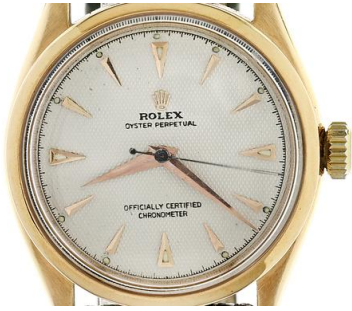

Watch Rolex Oyster Perpetual Ref. 6284

SKU: 89608060

Gender: Unisex

Brand: Rolex

Model: Oyster Perpetual

Reference: 6284

Movement: automatic

Functions: hours, minutes, central second

CASE MATERIAL

Gold 750/- 18K yellow gold

CASE

Case Diameter (without Crown): 34 mm

Case Height: 13 mm

Crown: threaded crown

BEZEL MATERIAL

Gold 750/- 18K yellow gold

BEZEL

Bezel Function: not rotating

Glass: perspex

Glass Detail: curved

Numerals: no numerals

Dial Colour: white

Details Dial: luminous indices

CASE BACK MATERIAL

Gold 750/- 18K yellow gold

STRAP MATERIAL

Leather

CLASP MATERIAL

Steel

STRAP AND CLASP

Fits Wrist Girths up to ca.: 16,50 cm

Clasp: Pin buckle