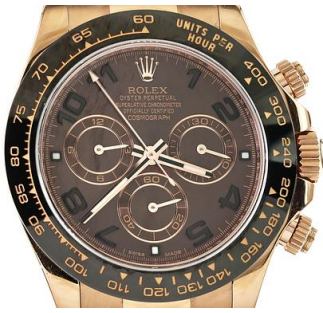

Watch Rolex Daytona Ref. 116515LN

SKU: 85769359

Gender: Unisex

Nrand: Rolex

Model: Daytona

Reference: 116515LN

Country Code: 100 (Germany)

Year of Purchase Receipt: 2011

Movement: automatic

Functions: analog, hours, minutes, central second, chronometer, chronograph, stopwatch

CASE MATERIAL

Gold 750/- 18K rose gold

CASE

Case Diameter (without Crown): 40 mm

Case Height: 12 mm

Crown: threaded crown with side protection

Details Crown: threaded push-pieces

BEZEL MATERIAL

Ceramic

BEZEL

Bezel Function: not rotating

Glass: sapphire glass

Numerals: Arabic numerals

Dial Colour: brown

Details Dial: luminous hands

CASE BACK MATERIAL

Gold 750/- 18K rose gold

STRAP MATERIAL

Leather

CLASP MATERIAL

Gold 750/- 18K rose gold