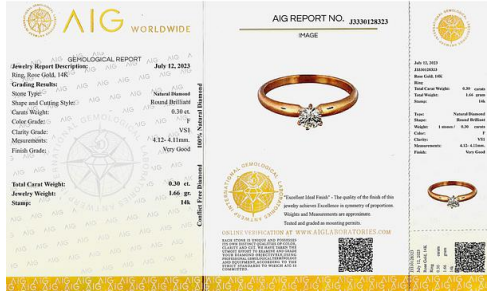

Ring, 585/- 14K

SKU: 85534277

Total Weight: 1.65 g

Metal Weight: 1.59 g

Gender: Women

STONE

Stone type: Diamond

Quantity: 1 piece

Carat: 0.30 ct

Colour: F

Purity: vs1

Cut: Brilliant cut

METAL

Gold 585/- 14K rose gold

ARTICLE MEASUREMENTS

Ring Size: 51/16.23

Length Ring Head: 5,00 mm

Height Ring Head: 4,50 mm

Width Ring Band Bottom: 2,00 mm