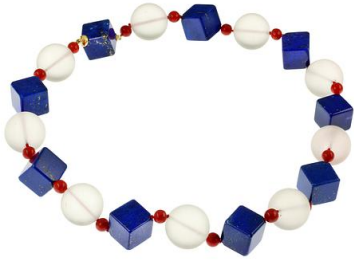

Necklace, 750/- 18K

SKU: 82431524

Total Weight: 199.07 g

Gender: Unisex

Clasp: Box clasp

STONES

Stone type: Lapis Lazuli

Quantity: 9 piece

Stone type: Coral

Quantity: 18 piece

Stone type: Colored Stone

Quantity: 9 piece

METAL

Gold 750/- 18K yellow gold

ARTICLE MEASUREMENT

Length Necklace: 53,00 cm