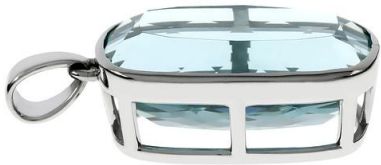

Pendant, 750/- 18K

SKU: 79948157

Total Weight: 3.38 g

Metal Weight: 1.65 g

Gender: Women

STONE

Stone type: Aquamarine

Quantity: 1 piece

Carat: 8.67 ct

Colour: blue

METAL

Gold 750/- 18K white gold

ARTICLE MEASUREMENT

Total Length: 2,30 cm