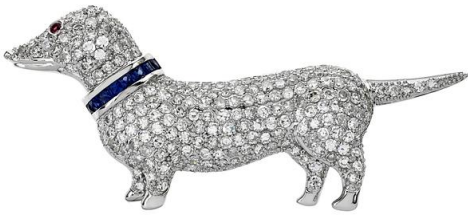

Brooch, 750/- 18K

SKU: 79798409

Total Weight: 13.64 g

Metal Weight: 12.73 g

Gender: Women

STONES

Stone type: Diamond

Quantity: 209 piece

Carat: 4.07 ct

Colour: G

Purity: si - pi

Cut: 8/8 cut

Stone type: Sapphire

Quantity: 8 piece

Carat: 0.43 ct

Colour: blue

Cut: Carre cut

Length: 1.50 mm

Stone type: Ruby

Quantity: 1 piece

Carat: 0.05 ct

Colour: red

Cut: Round cut

METAL

Gold 750/- 18K white gold

ARTICLE MEASUREMENTS

Length: 2,80 cm

Width: 6,3 cm