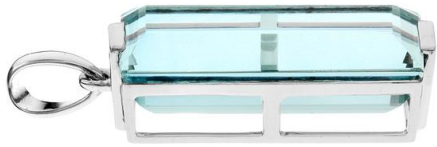

Pendant, 585/- 14K

SKU: 79371036

Total Weight: 2.19 g

Metal Weight: 0.96 g

Gender: Women

STONE

Stone type: Aquamarine

Quantity: 1 piece

Carat: 6.16 ct

Colour: blue

Cut: Baguette cut

METAL

Gold 585/- 14K white gold