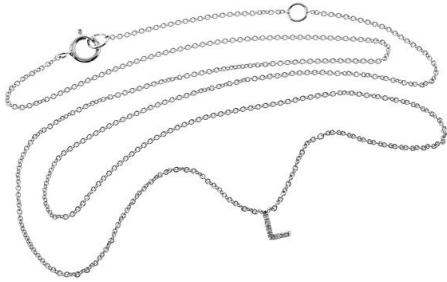

Necklace, 585/- 14K

SKU: 74859797

Total Weight: 1.33 g

Metal Weight: 1.33 g

Gender: Women

STONE

Stone type: Diamond

Quantity: 6 piece

Carat: 0.02 ct

Colour: G

Purity: si - pi

Cut: 8/8 cut

METAL

Gold 585/- 14K white gold

ARTICLE MEASUREMENTS

Length collar: 42,00-45,00 cm

Material Thickness Necklace: 1,00 mm