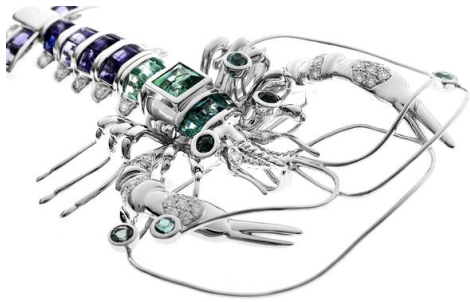

Pendant, 750/- 18K

SKU: 74668543

Total Weight: 22.25 g

Metal Weight: 21.22 g

Gender: Women

STONES

Stone type: Diamond

Quantity: 40 piece

Width: 3.00 mm

Stone type: Tourmaline

Quantity: 6 piece

Carat: 0.53 ct

Cut: Round cut

Length: 2.60 mm

Stone type: Sapphire

Quantity: 2 piece

Carat: 0.37 ct

Colour: blue

Cut: Carre cut

Stone type: Tourmaline

Quantity: 7 piece

Carat: 1.60 ct

Cut: Carre cut

Length: 2.50 mm

Width: 2.50 mm

METAL

Gold 750/- 18K white gold

ARTICLE MEASUREMENTS

Total Length: 7,20 cm

Width: 5,50 cm