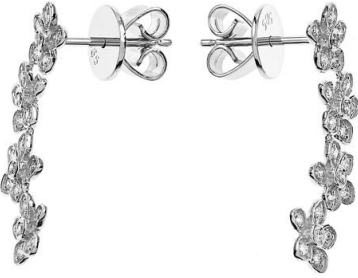

Earrings, 585/- 14K

SKU: 72453112

Total Weight: 2.88 g

Metal Weight: 2.82 g

Gender: Women

STONE

Stone type: Diamond

Quantity: 48 piece

Carat: 0.33 ct

Colour: G

Purity: vs - si

METAL

Gold 585/- 14K white gold