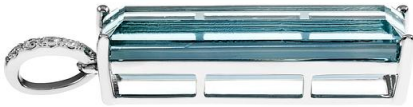

Pendant, 585/- 14K

SKU: 72105244

Total Weight: 3.04 g

Metal Weight: 1.47 g

Gender: Women

STONES

Stone type: Aquamarine

Quantity: 1 piece

Carat: 7.78 ct

Cut: Baguette cut

Stone type: Diamond

Quantity: 5 piece

Carat: 0.06 ct

Colour: G

Purity: vs - si

METAL

Gold 585/- 14K white gold