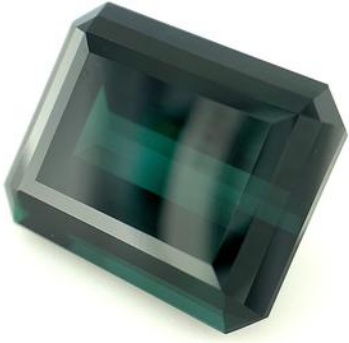

Colour Stone

SKU: 42836513

STONE

Stone type: Tourmaline

Quantity: 1 piece

Carat: 9.53 ct

Length: 1.40 cm

Width: 1.10 cm

Height: 7.20 mm